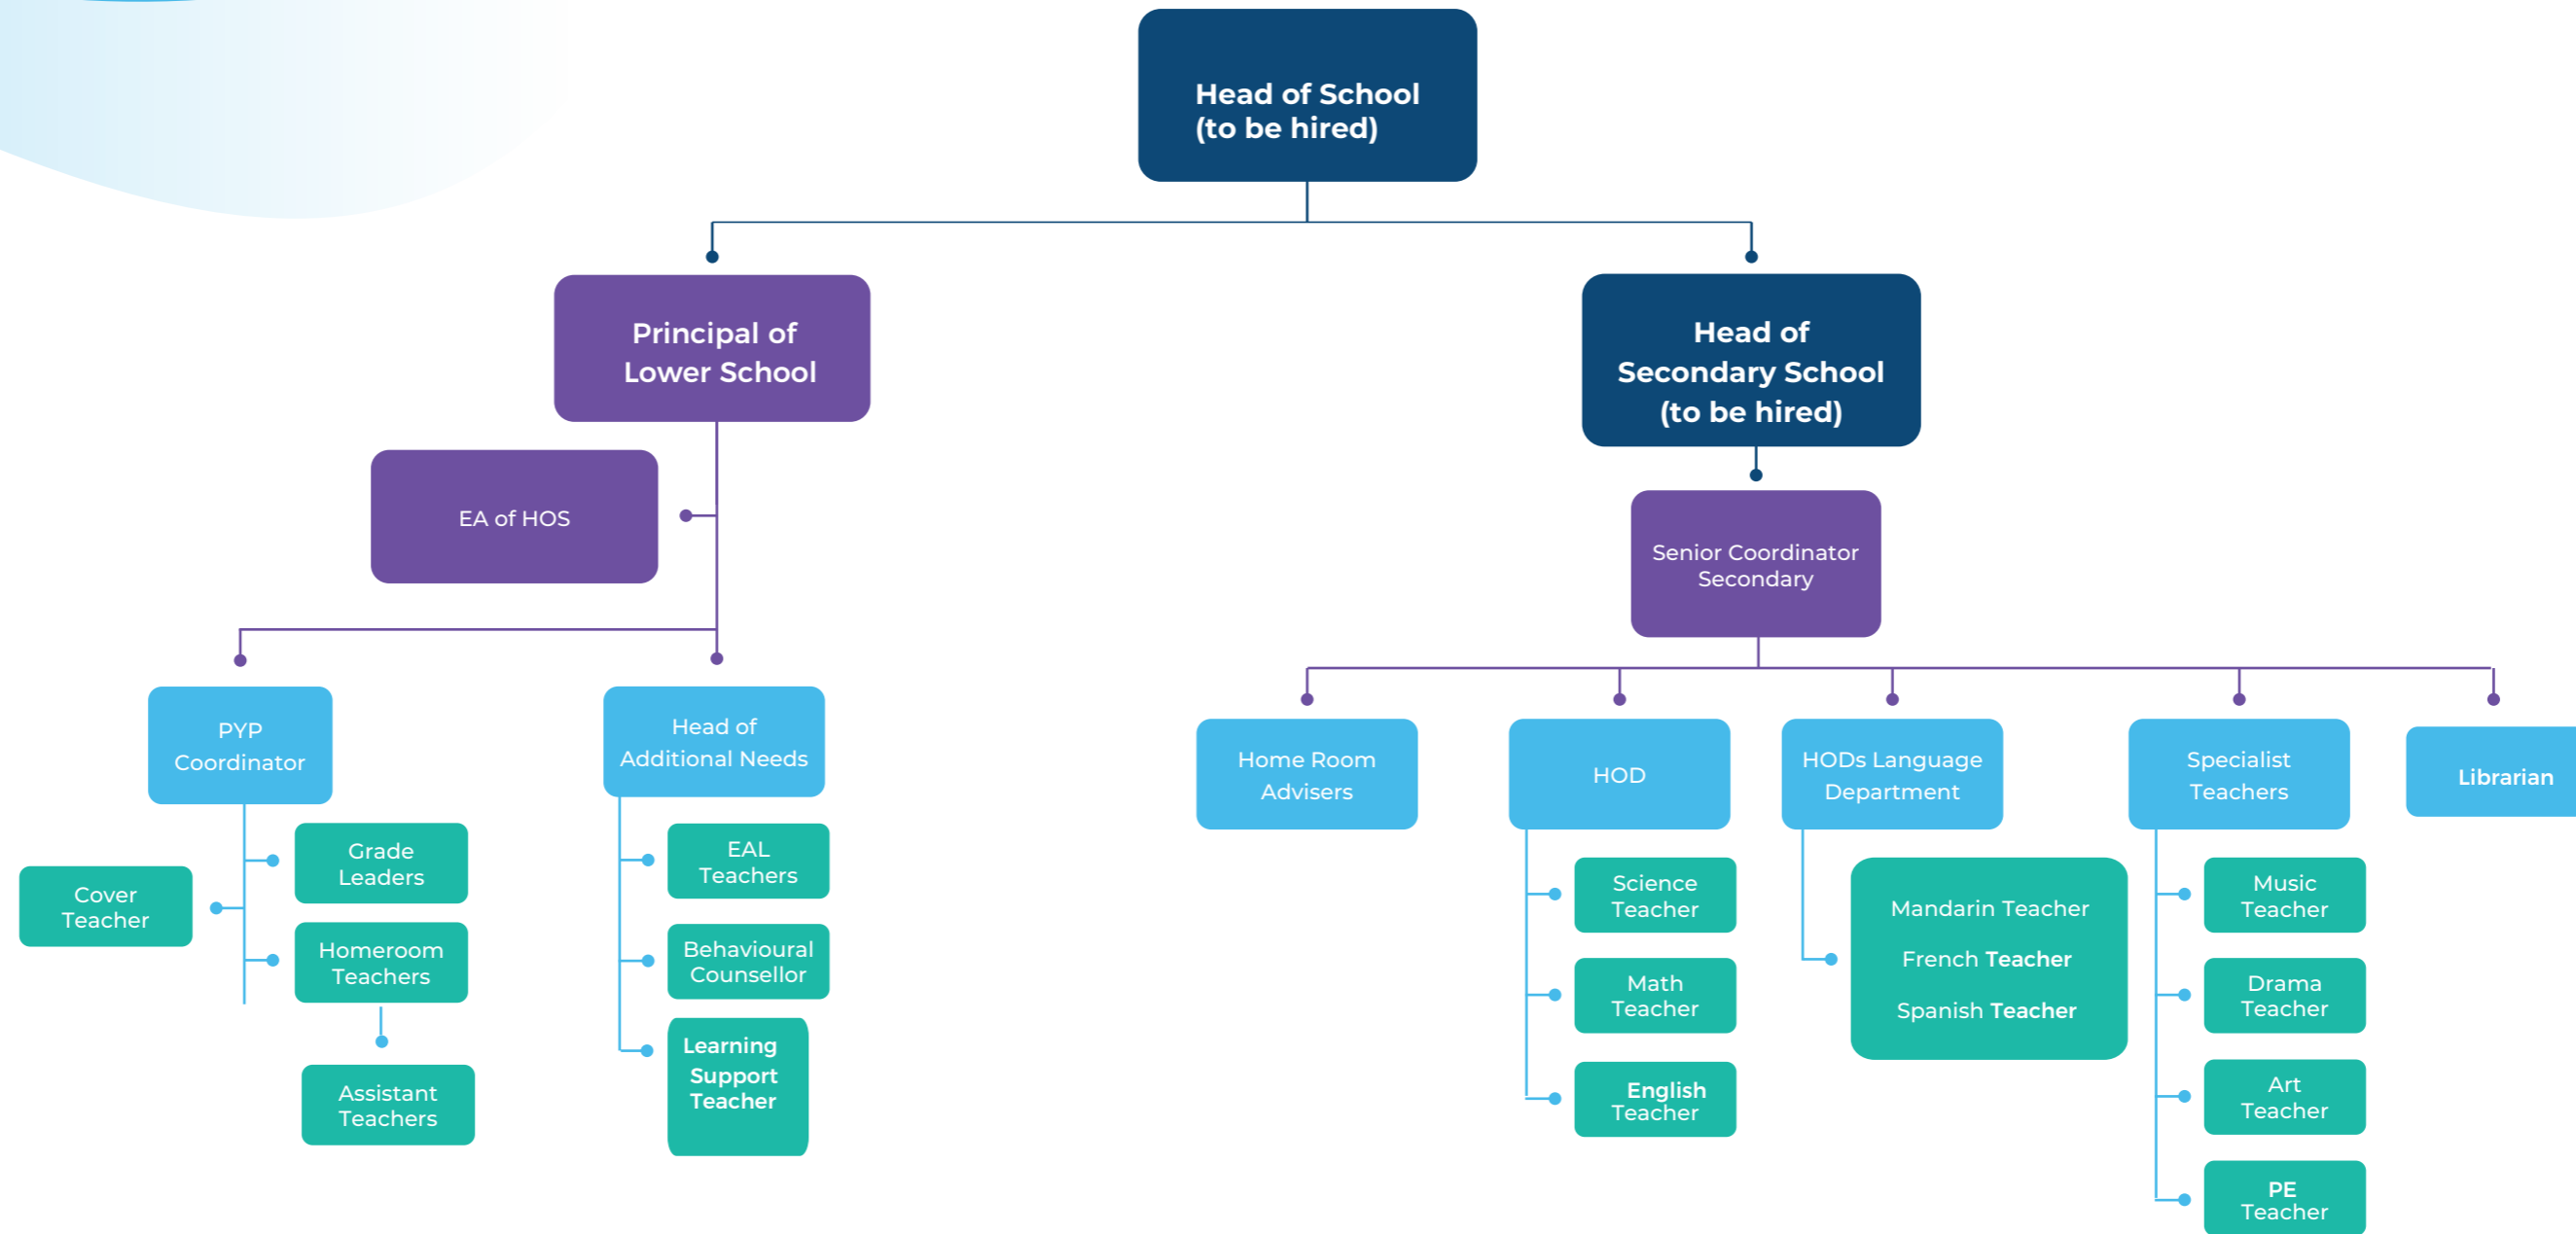

Organisation Chart for Academic Staff at OWIS Nanyang and Suntec

Organisation Chart for Academic Leaders and Non-Academic Staff at All OWIS Campuses

Organisation Chart for Academic Staff at OWIS Digital Campus, Punggol

School Managers

Atul Temurnikar

Kaustubh Bodhankar

Gaurav Pant

Academic & Examination Board Members

James Sweeney

Angela Henderson

Rashmi Tourani