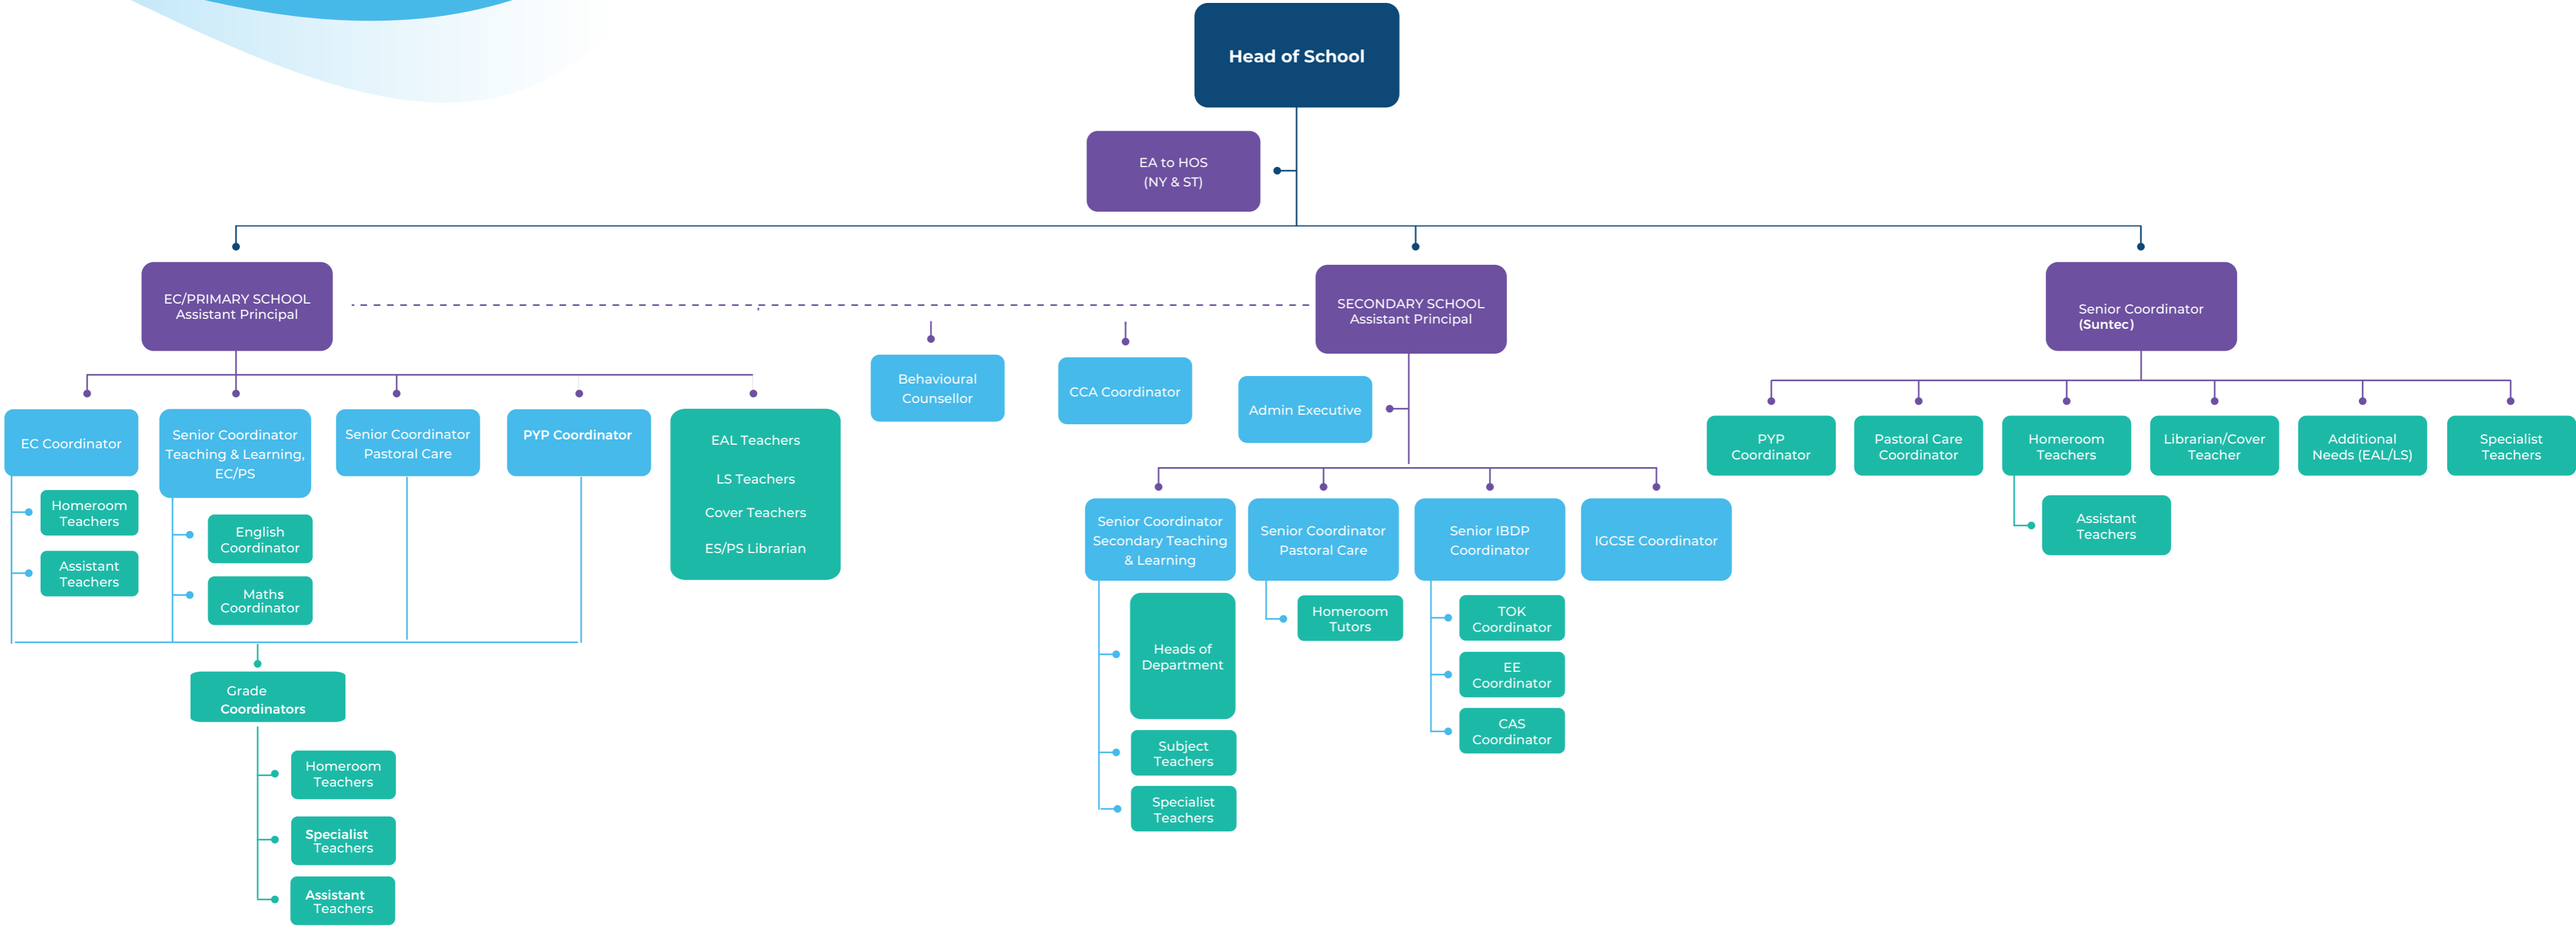

Organisation Chart for Academic Staff at OWIS Nanyang and Suntec

Organisation Chart for Academic Leaders and Non-Academic Staff at All OWIS Campuses

Organisation Chart for Academic Staff at OWIS Digital Campus, Punggol

School Managers

Atul Temurnikar

Kaustubh Bodhankar

Gaurav Pant

Academic & Examination Board Members

James Sweeney

Angela Henderson

Rashmi Tourani

David Swanson

Adrian Deller

Bob Darwish