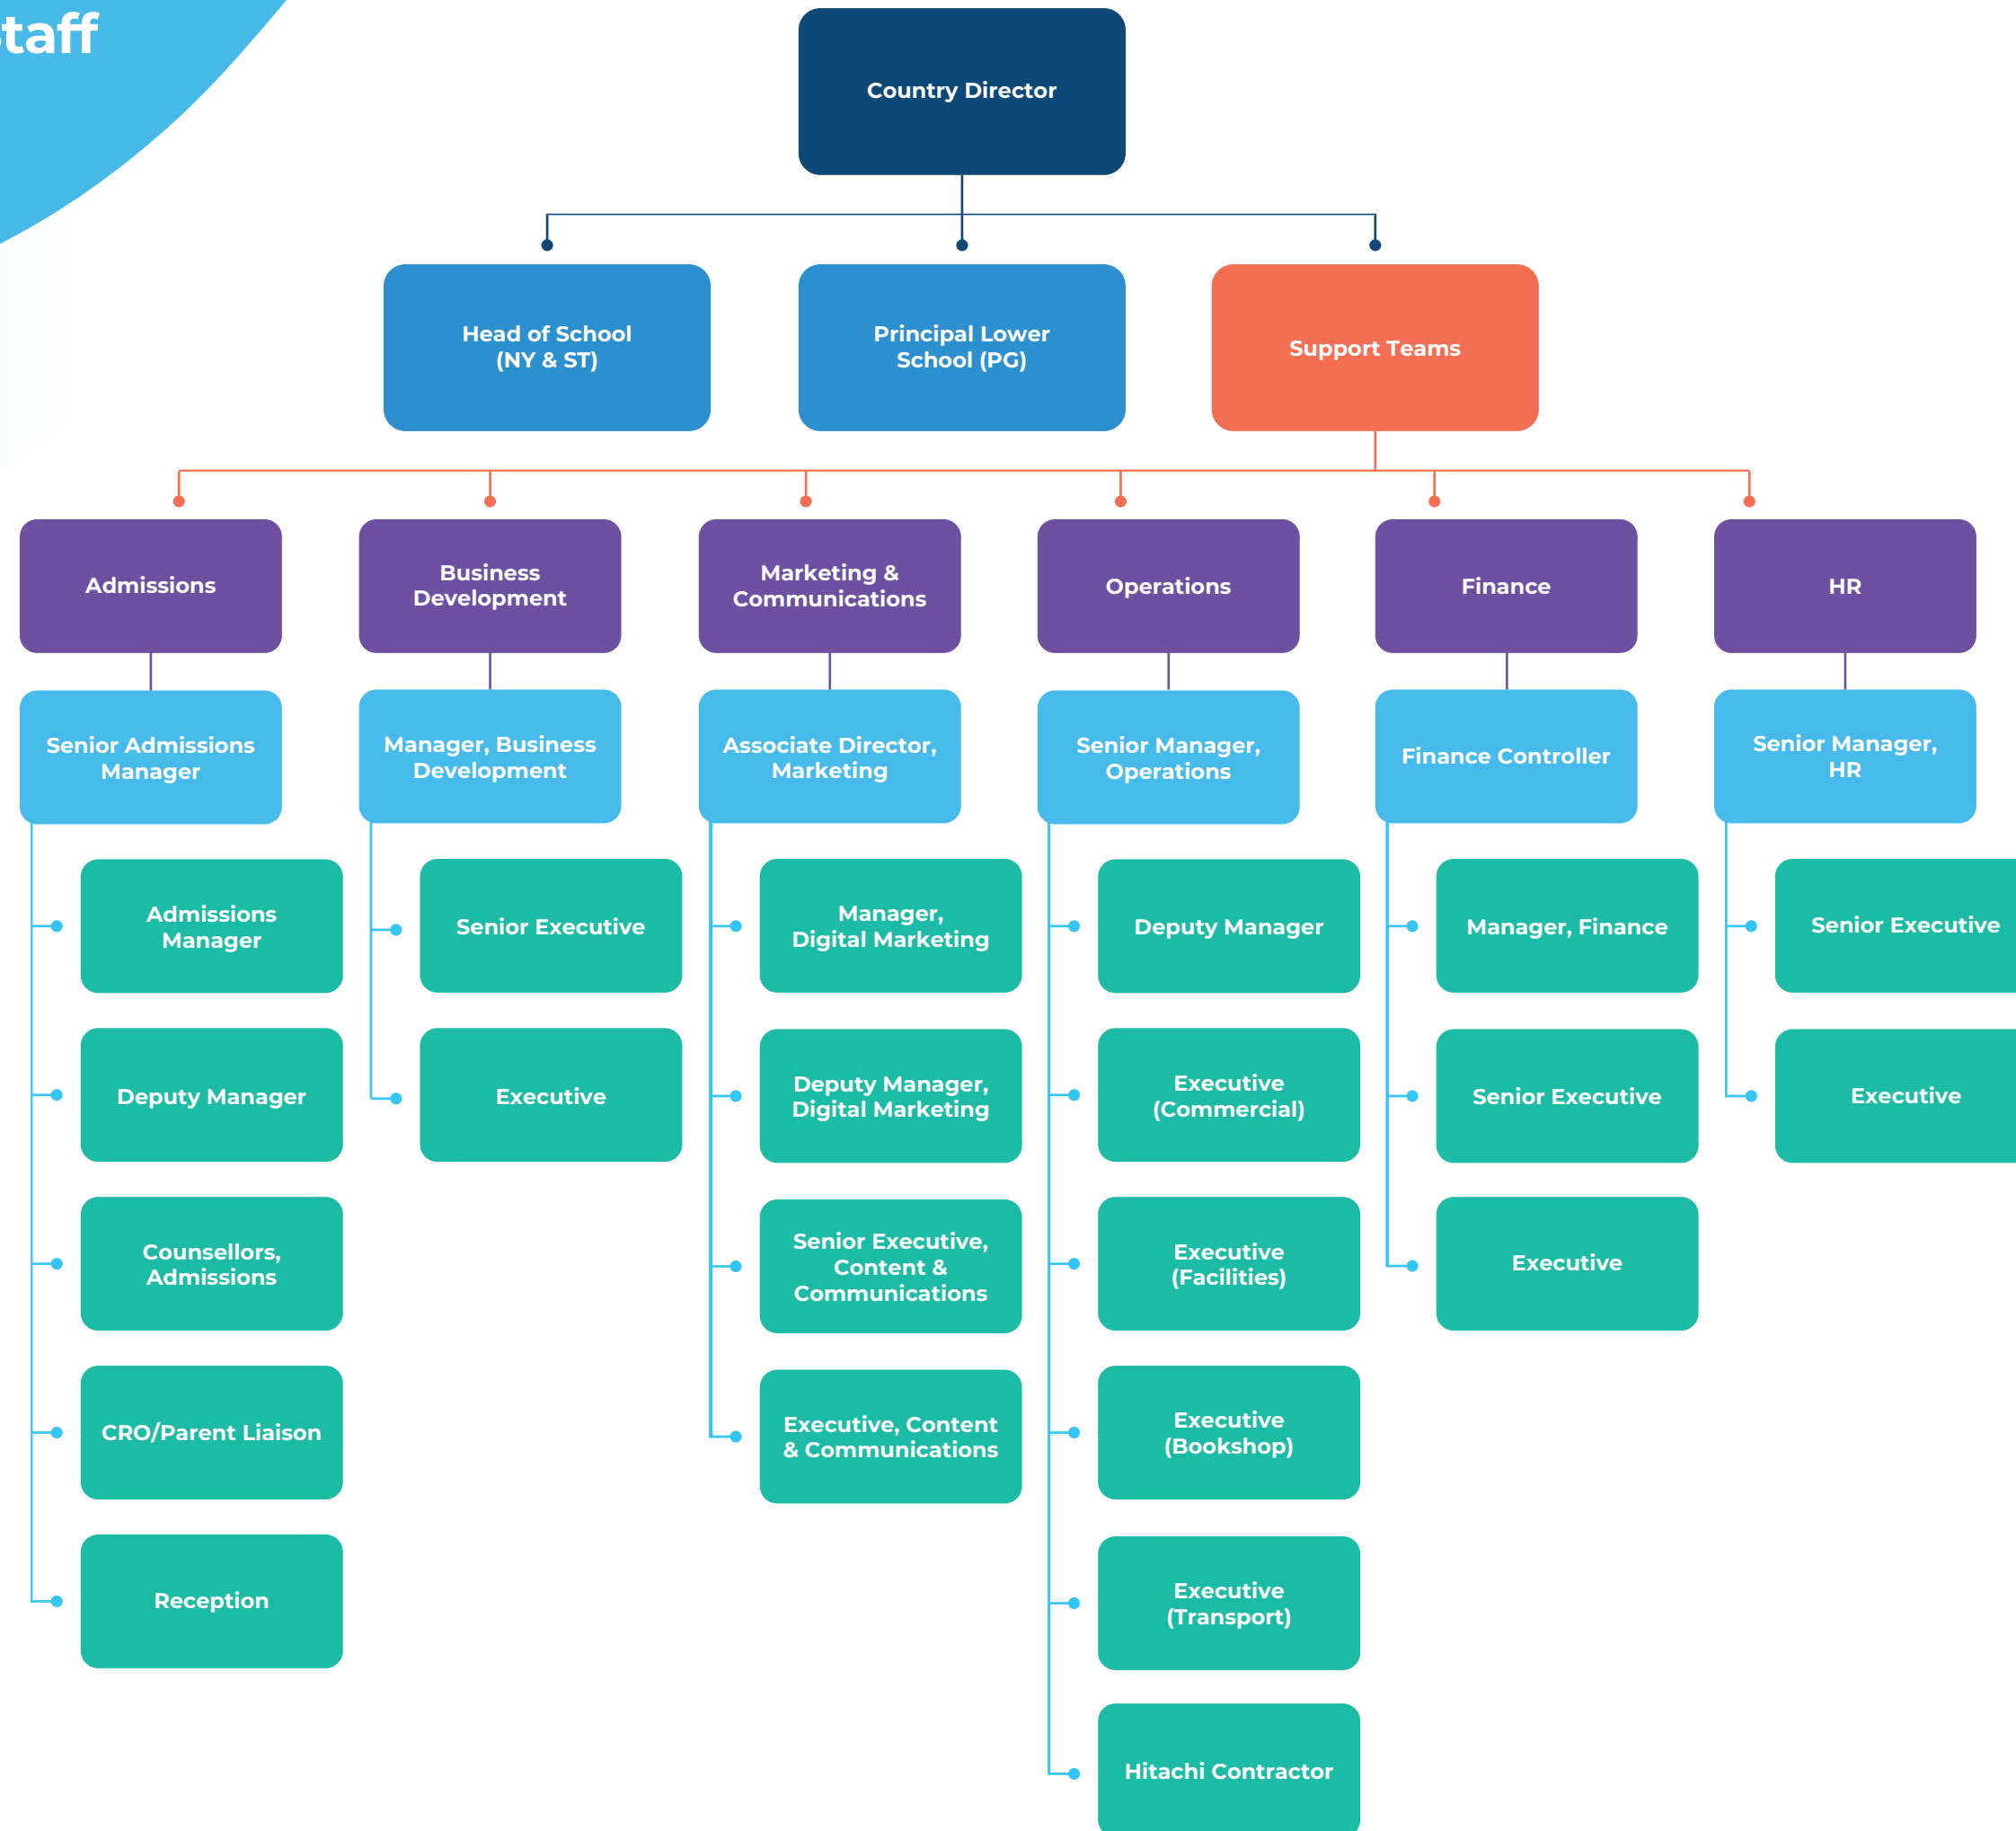

Organisation Chart for Academic Staff at OWIS Nanyang and Suntec

Organisation Chart for Academic Leaders and Non-Academic Staff at All OWIS Campuses

Organisation Chart for Academic Staff at OWIS Digital Campus, Punggol

School Managers

Atul Temurnikar

Kaustubh Bodhankar

Gaurav Pant

Academic & Examination Board Members

James Sweeney

Angela Henderson

Rashmi Tourani

David Swanson

Adrian Deller

Bob Darwish