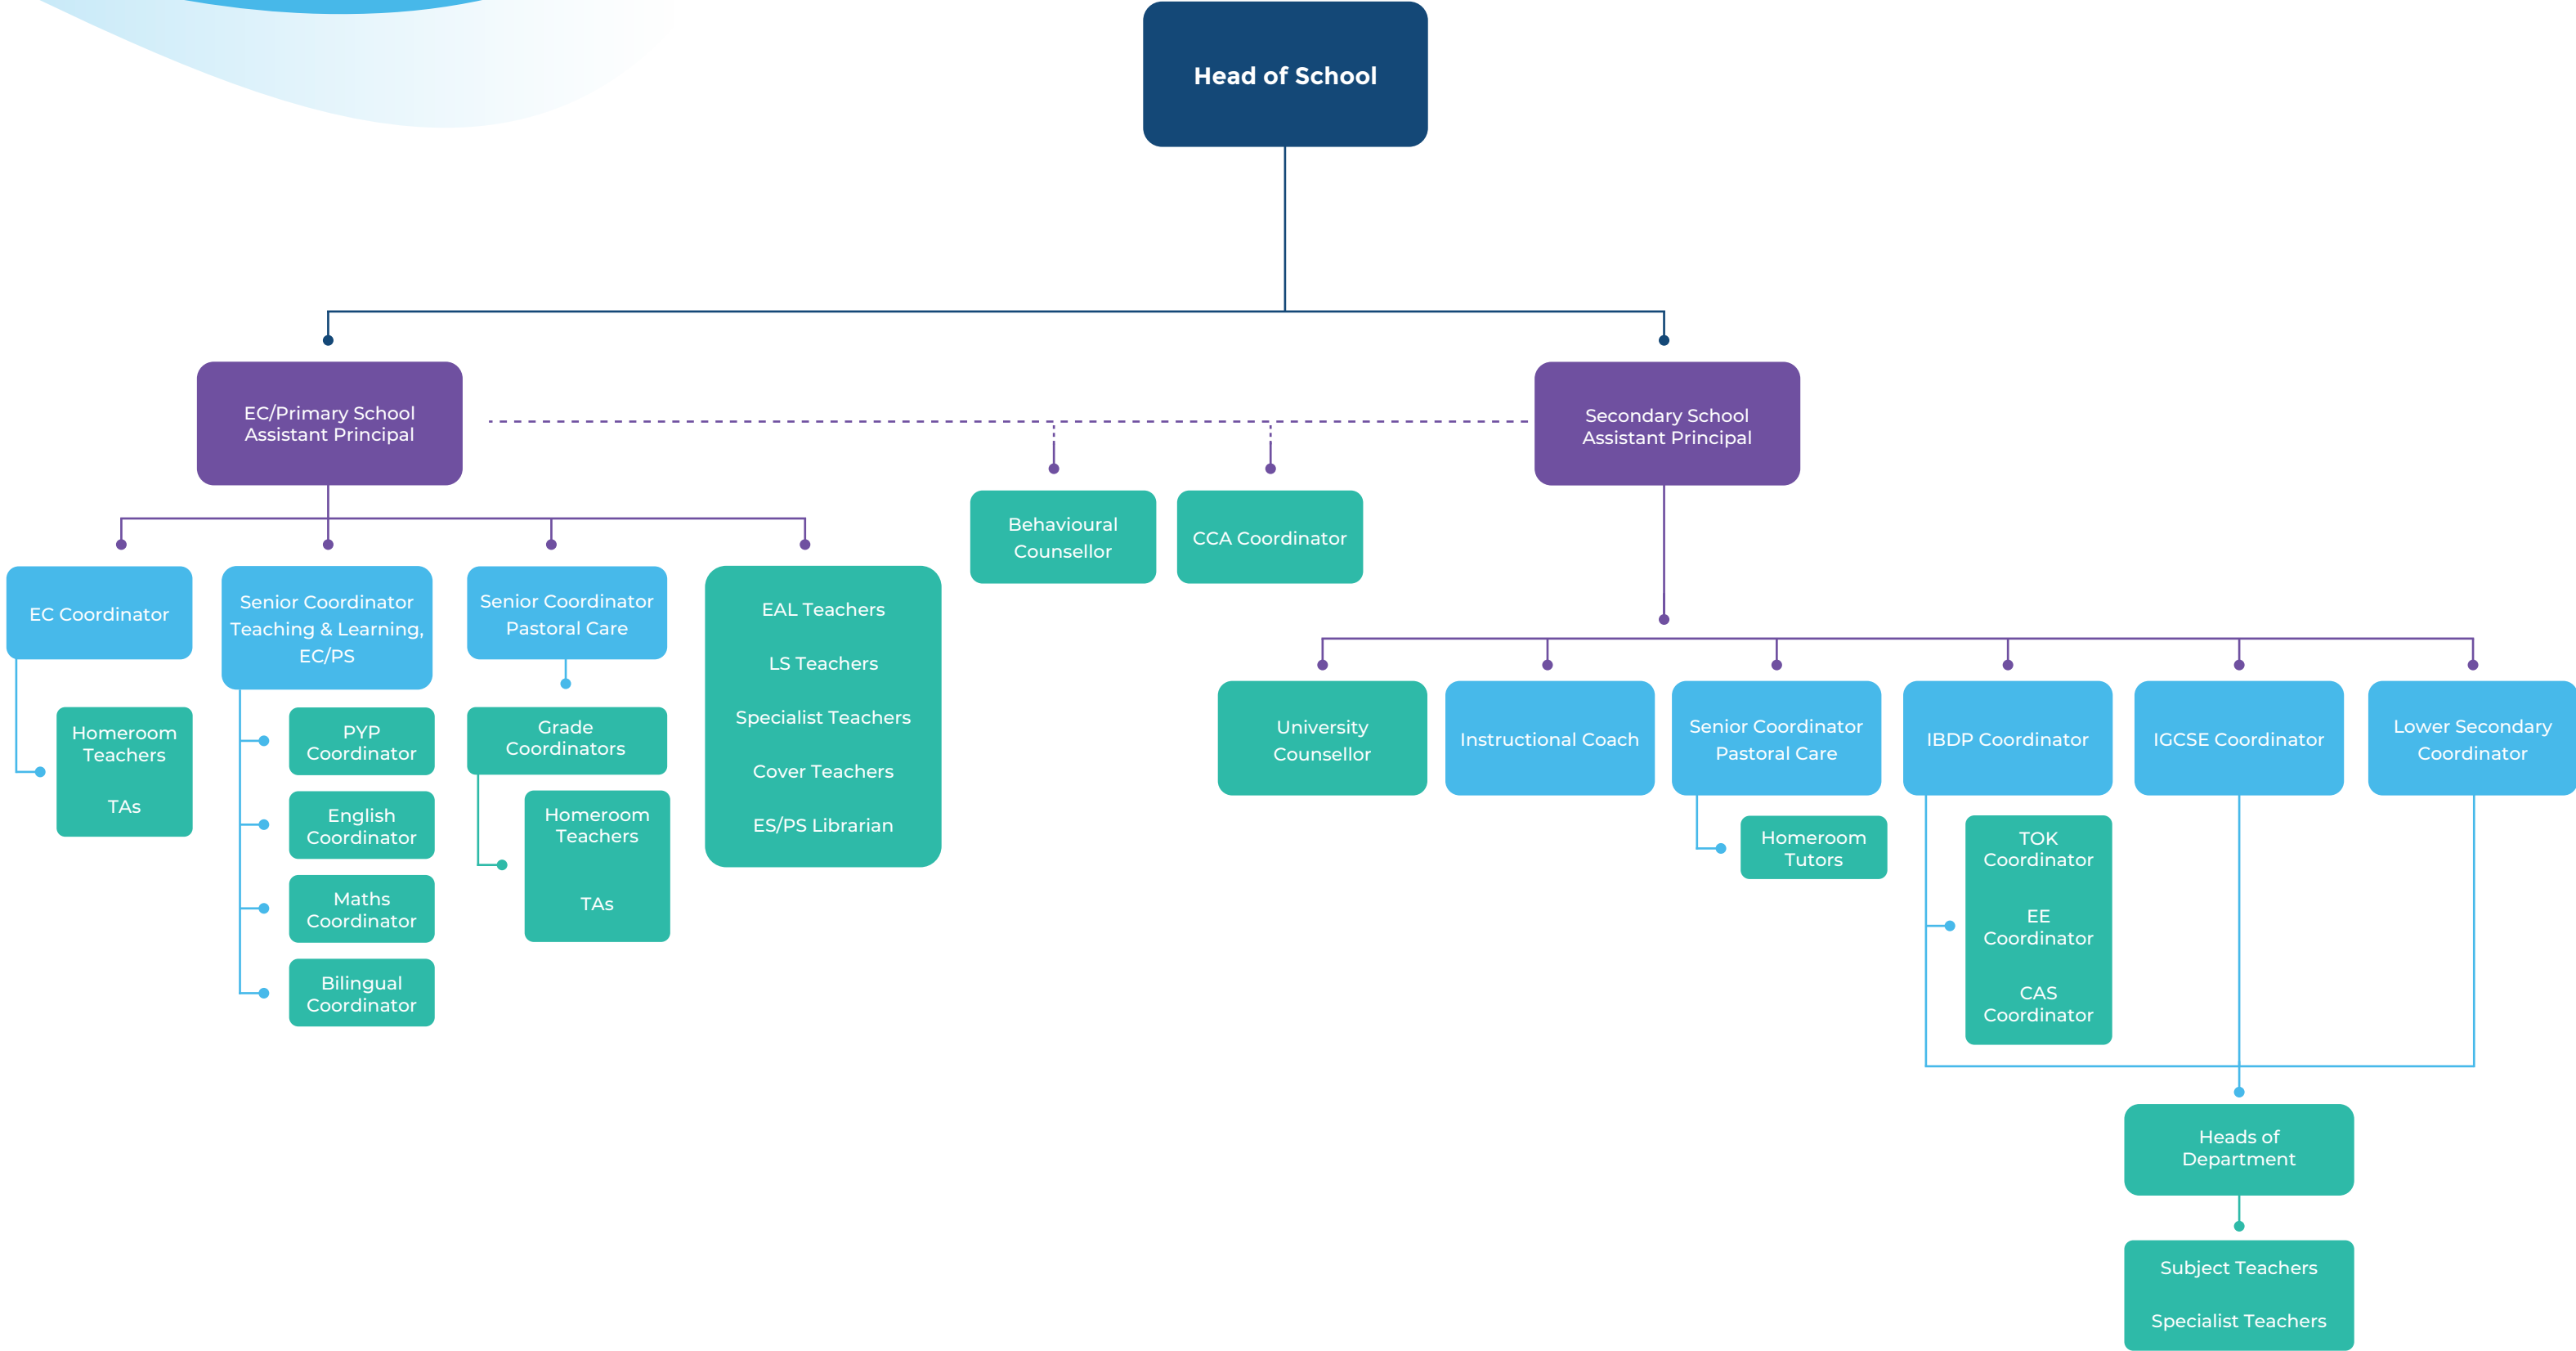

Organisation Chart for Academic Staff at OWIS Nanyang

Organisation Chart for Academic Leaders and Non-Academic Staff at All OWIS Campuses

Organisation Chart for Academic Staff at OWIS Digital Campus, Punggol

Organisation Chart for Academic Staff at OWIS Newton Campus

School Managers

Atul Temurnikar

Kaustubh Bodhankar

Gaurav Pant

Academic & Examination Board Members

James Sweeney

Angela Henderson

Rashmi Tourani

Joanne Branicki-Tolchard

Christopher Jupp

James Morris

Adrian Deller

Bob Darwish

Wong Chi-Wen