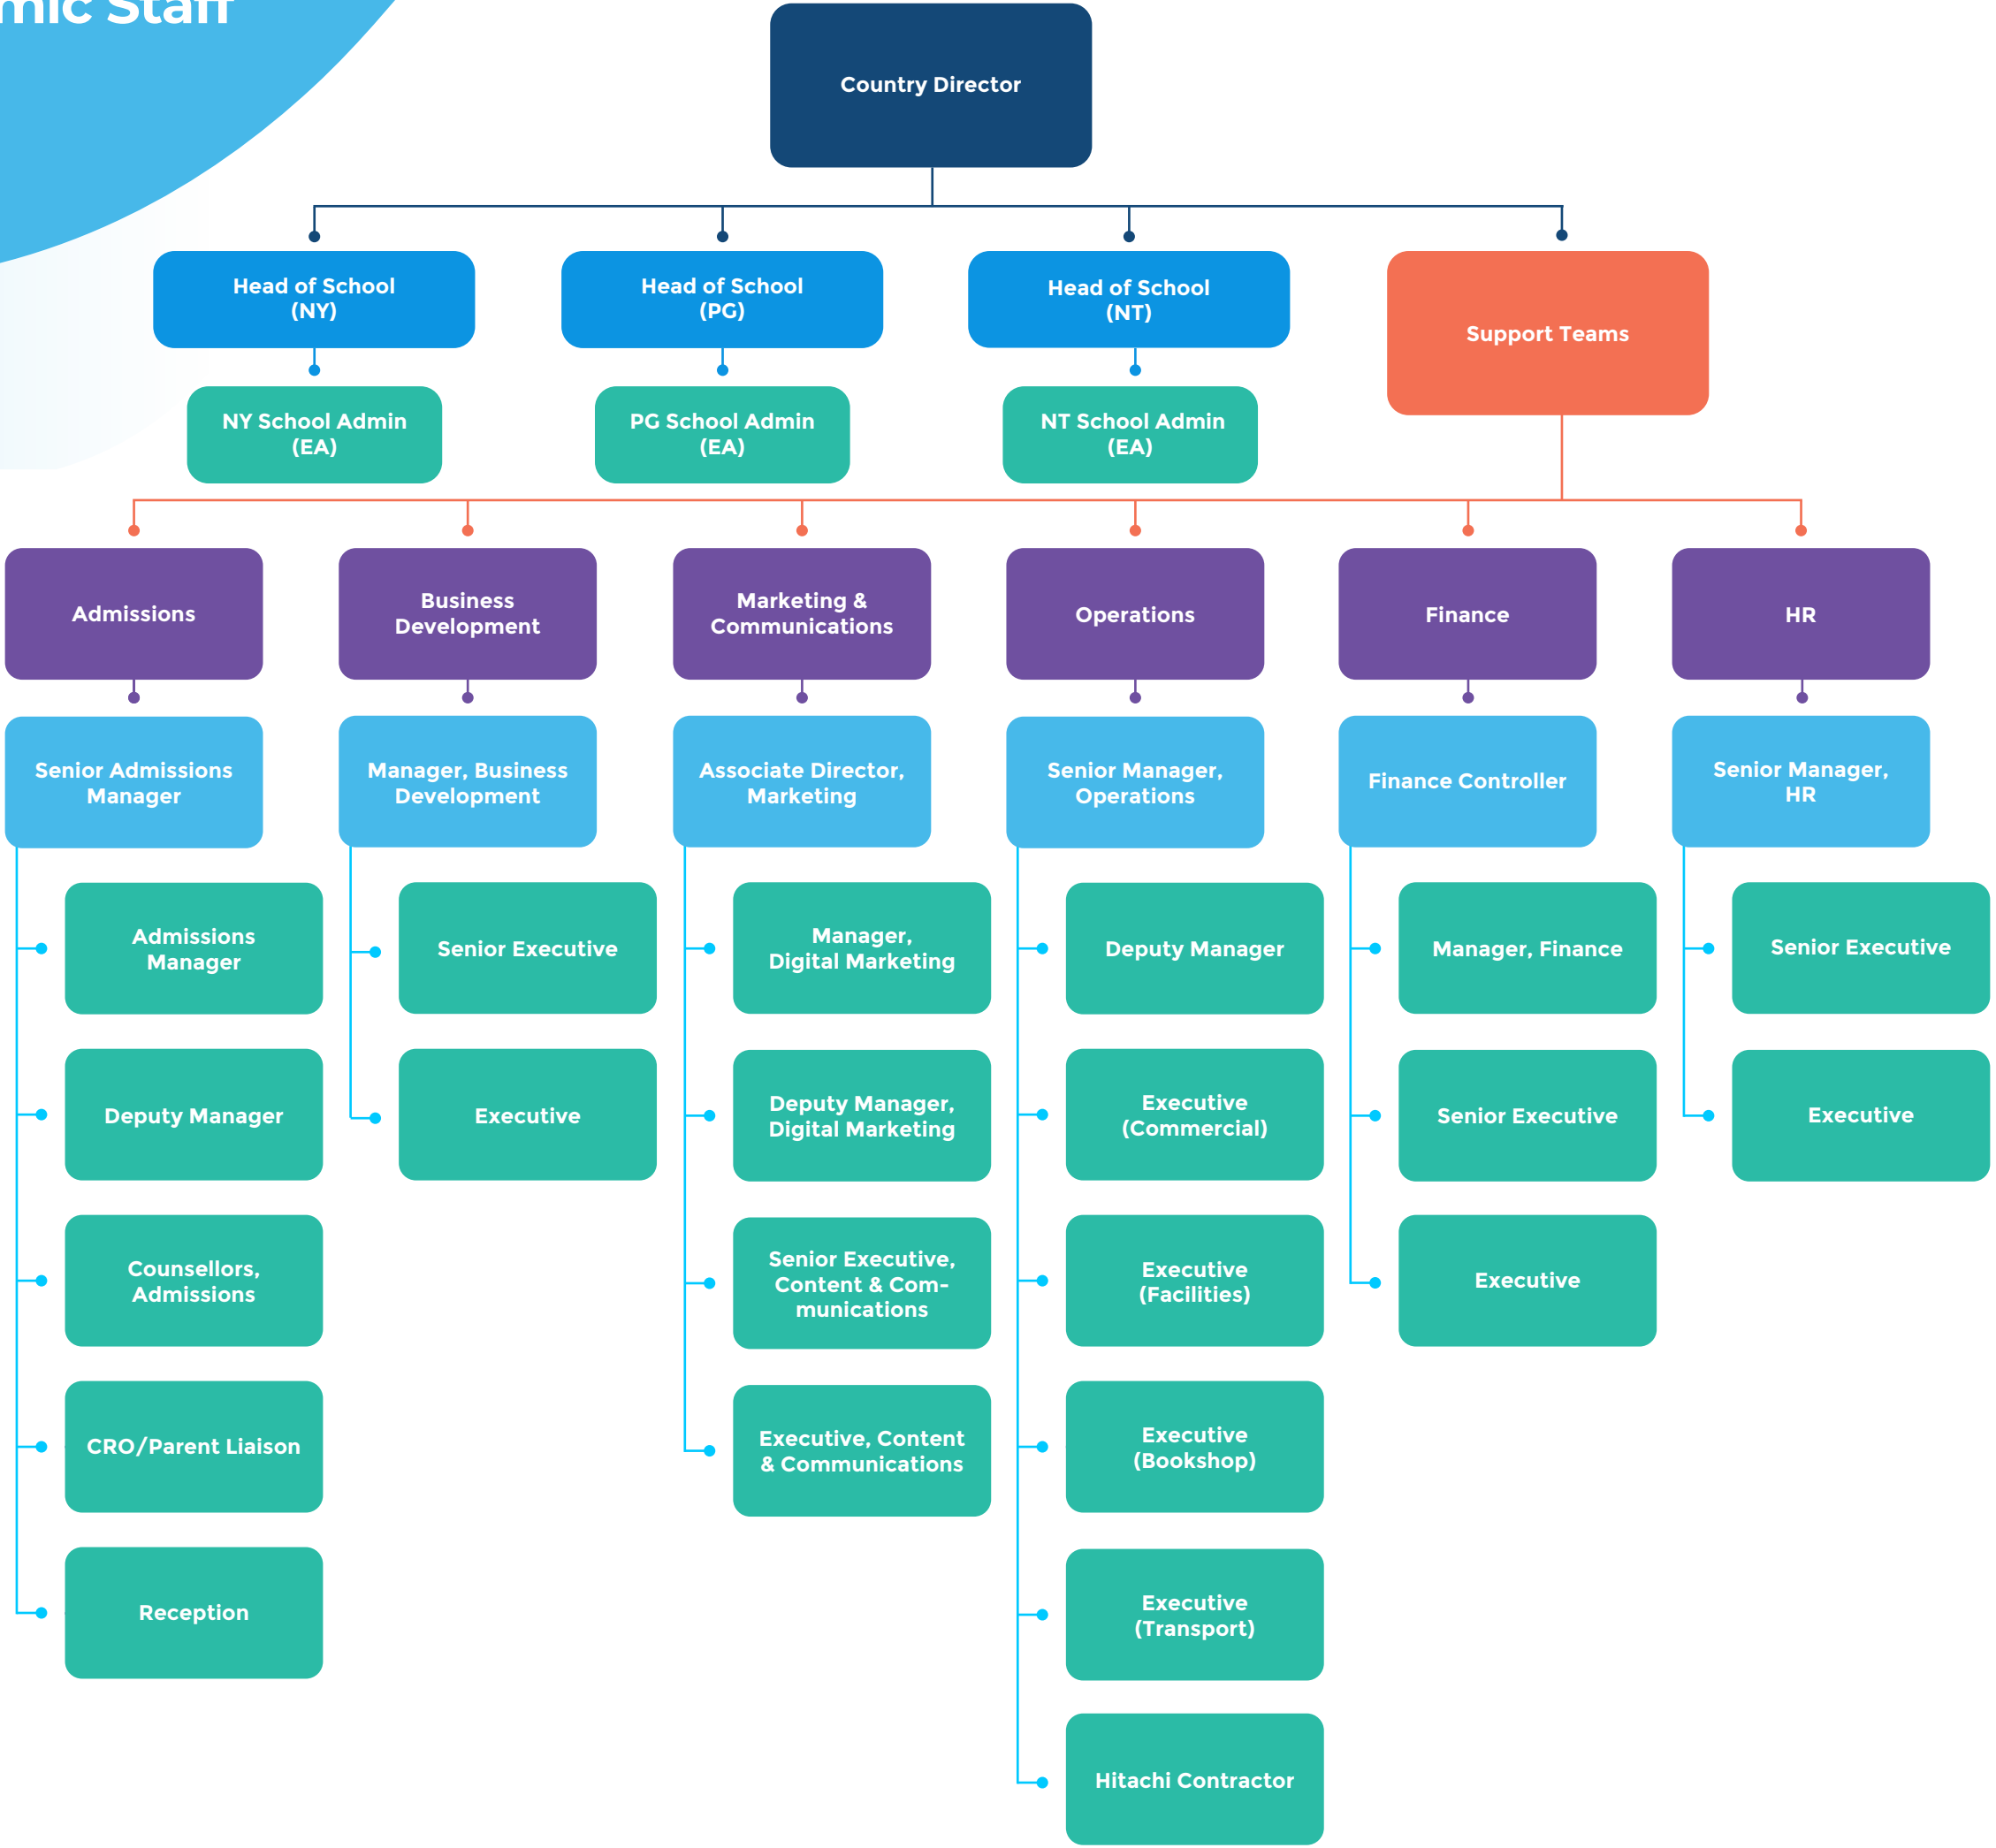

Organisation Chart for Academic Staff at OWIS Nanyang

Organisation Chart for Academic Leaders and Non-Academic Staff at All OWIS Campuses

Organisation Chart for Academic Staff at OWIS Digital Campus, Punggol

Organisation Chart for Academic Staff at OWIS Newton Campus

School Managers

Atul Temurnikar

Kaustubh Bodhankar

Gaurav Pant

Academic & Examination Board Members

James Sweeney

Angela Henderson

Rashmi Tourani

Joanne Branicki-Tolchard

Christopher Jupp

James Morris

Adrian Deller

Bob Darwish

Wong Chi-Wen